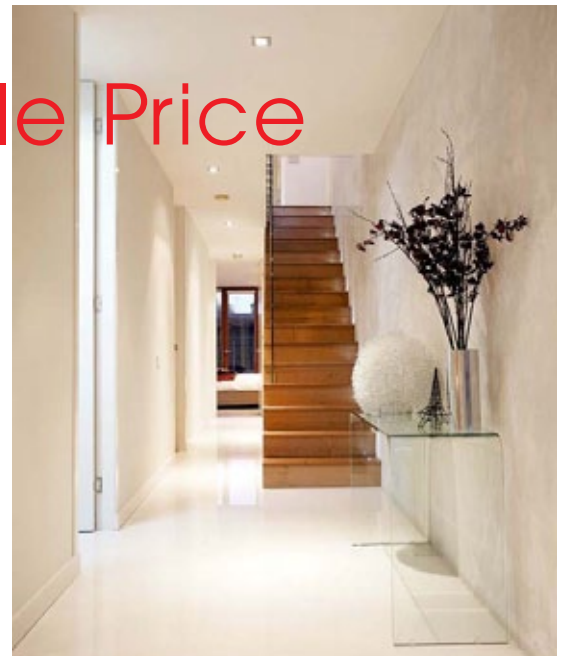

Sydney Showroom
51-53 Alleyne Street
Chatswood NSW 2067
ph (02) 9415 0500
syd@livingedgerental.com.au

Melbourne Showroom
Level 2, 345 Bridge Road
Richmond VIC 3121
ph (03) 8416 3430
melb@livingedgerental.com.au

livingedge
furniture hire

www.livingedgerental.com.au